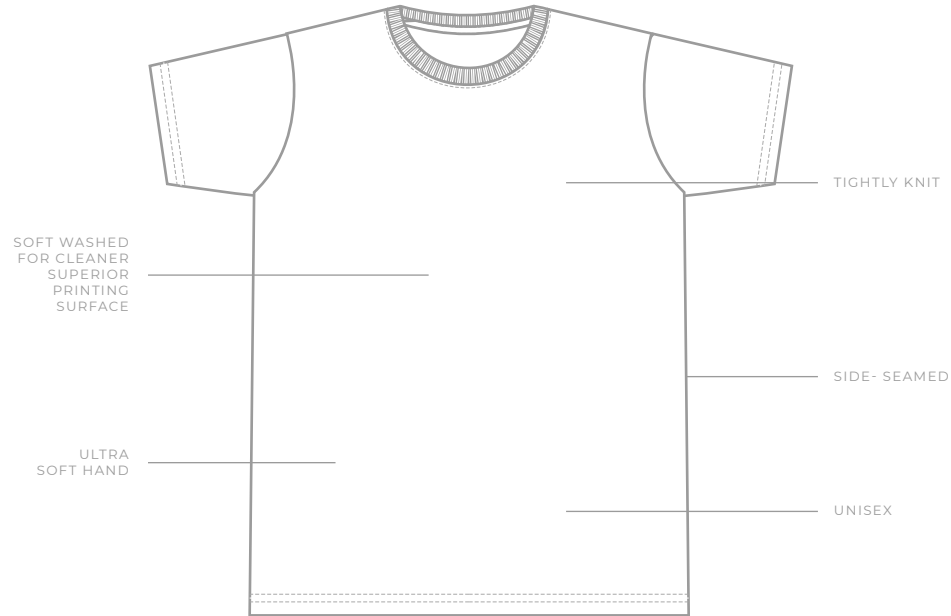

STYLE: YC1040

CATEGORY: CHILDRENS

NAME: CHILDREN'S T-SHIRT

## AVAILABLE COLORWAYS

### FABRIC

- 30 single
- 4.3 oz.
- 100% combed ring-spun cotton
- Heathers 60/40 cotton/polyester
- Athletic Heather 85/15 cotton/viscose

Detail	XS	S	M	L	XL	2XL	3XL	4XL	5XL	6XL
Chest Width	12	14	16	18	19					
Body Length	18	20	22	24	26					

COTTON HERITAGE  
tear  
away  
label