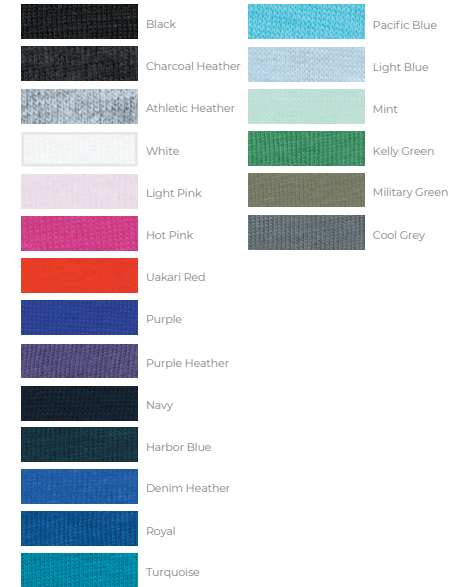

STYLE: YC1040

CATEGORY: CHILDRENS

NAME: CHILDREN'S T-SHIRT

## AVAILABLE COLORWAYS

### FABRIC

- 30 single
- 4.3 oz.
- 100% combed ring-spun cotton
- Heathers 60/40 cotton/polyester
- Athletic Heather 85/15 cotton/viscose

Detail	XS	S	M	L	XL	2XL	3XL	4XL	5XL	6XL
Chest Width	12	14	16	18	19					
Body Length	18	20	22	24	26					

COTTON HERITAGE  
tear  
away  
label