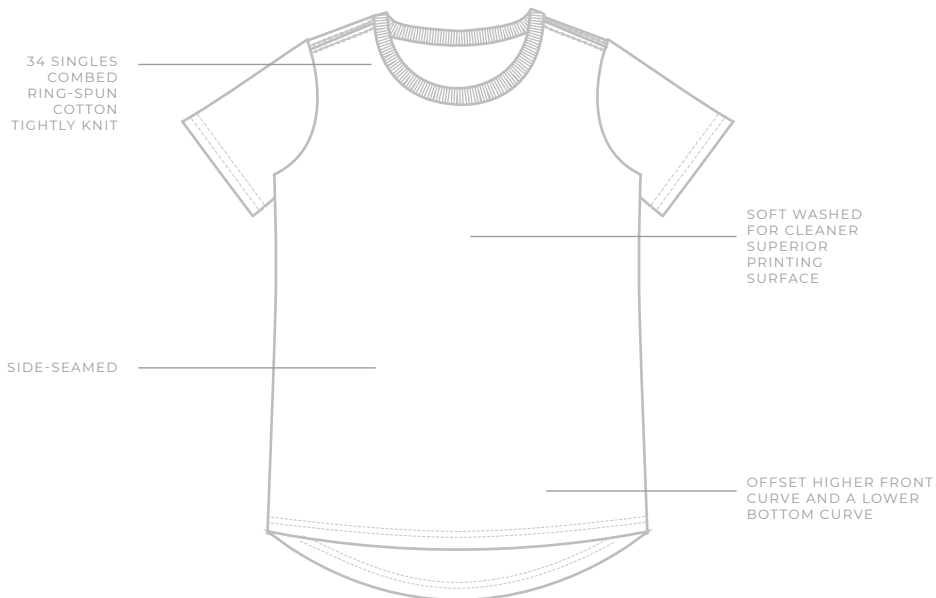

STYLE: **W1250**

CATEGORY: **WOMEN'S**

NAME: **WOMEN'S HI-LO T-SHIRT**

AVAILABLE COLORWAYS

FABRIC

- 30 single
- 4.3 oz.
- 100% combed ring-spun cotton
- Carbon Grey is 60/40 cotton/polyester

Detail	XS	S	M	L	XL	2XL	3XL	4XL	5XL	6XL
Chest Width	18.5	19.5	20.5	21.5	22.5	23.5				
Body Length (front)	23	24	25	26	27	28				
Body Length (back)	25.5	26.5	27.5	28.5	29.5	30.5				

*Chest Width measured 1 inch below arm hole
 *Body Length measured from high point of shoulder to bottom