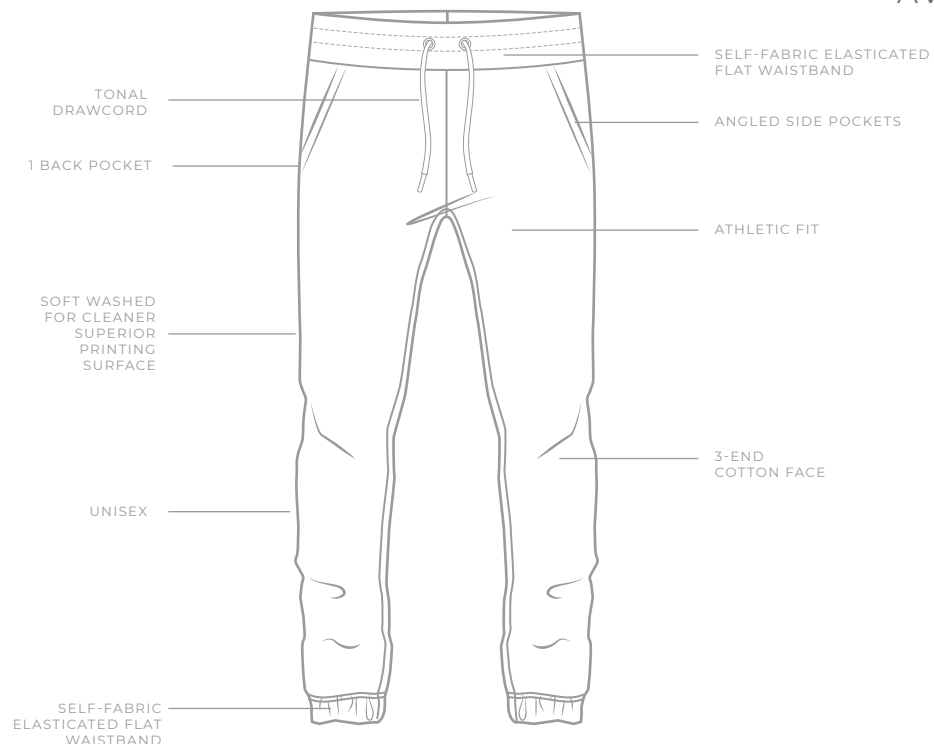

STYLE: **M7450**

CATEGORY: **FLEECE**

NAME: **LIGHTWEIGHT SWEATPANTS**

AVAILABLE COLORWAYS

FABRIC

- 7.0 oz.
- 100% cotton-faced exterior
- 65/35 cotton/polyester blend
- Heathers 55/45 cotton/polyester
- 3-end fleece

tear
away
label

Detail	XS	S	M	L	XL	2XL	3XL	4XL	5XL	6XL
Waist	30	32	34	36	38	40	42			
Inseam	28	29	30	30	31	32	30			
Back Pocket Width	5.25	5.25	5.25	5.25	5.25	5.25	5.25			
Back Pocket Height	6	6	6	6	6	6	6			

*Waist measured at waistband